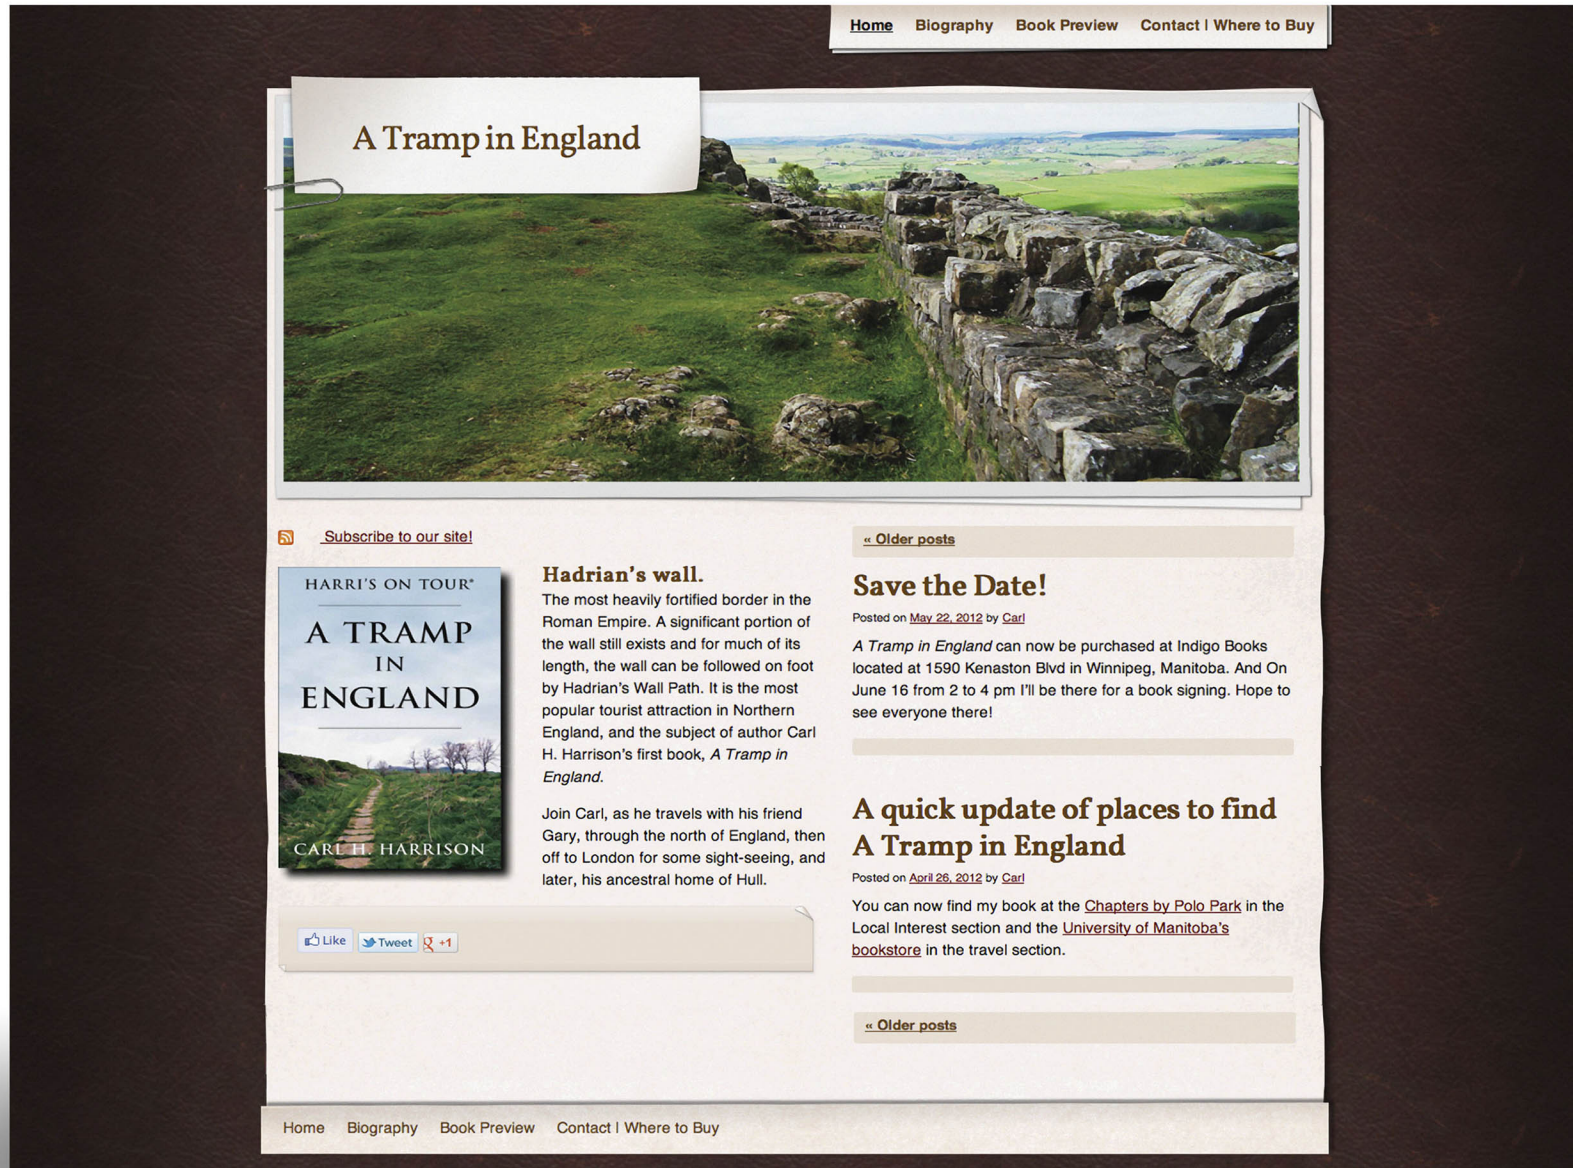

PORTFOLIO 2020

BOOK AND ACCOMPANYING WEBSITE

A Tramp in England

 [Subscribe to our site!](#)

Hadrian's wall.

The most heavily fortified border in the Roman Empire. A significant portion of the wall still exists and for much of its length, the wall can be followed on foot by Hadrian's Wall Path. It is the most popular tourist attraction in Northern England, and the subject of author Carl H. Harrison's first book, *A Tramp in England*.